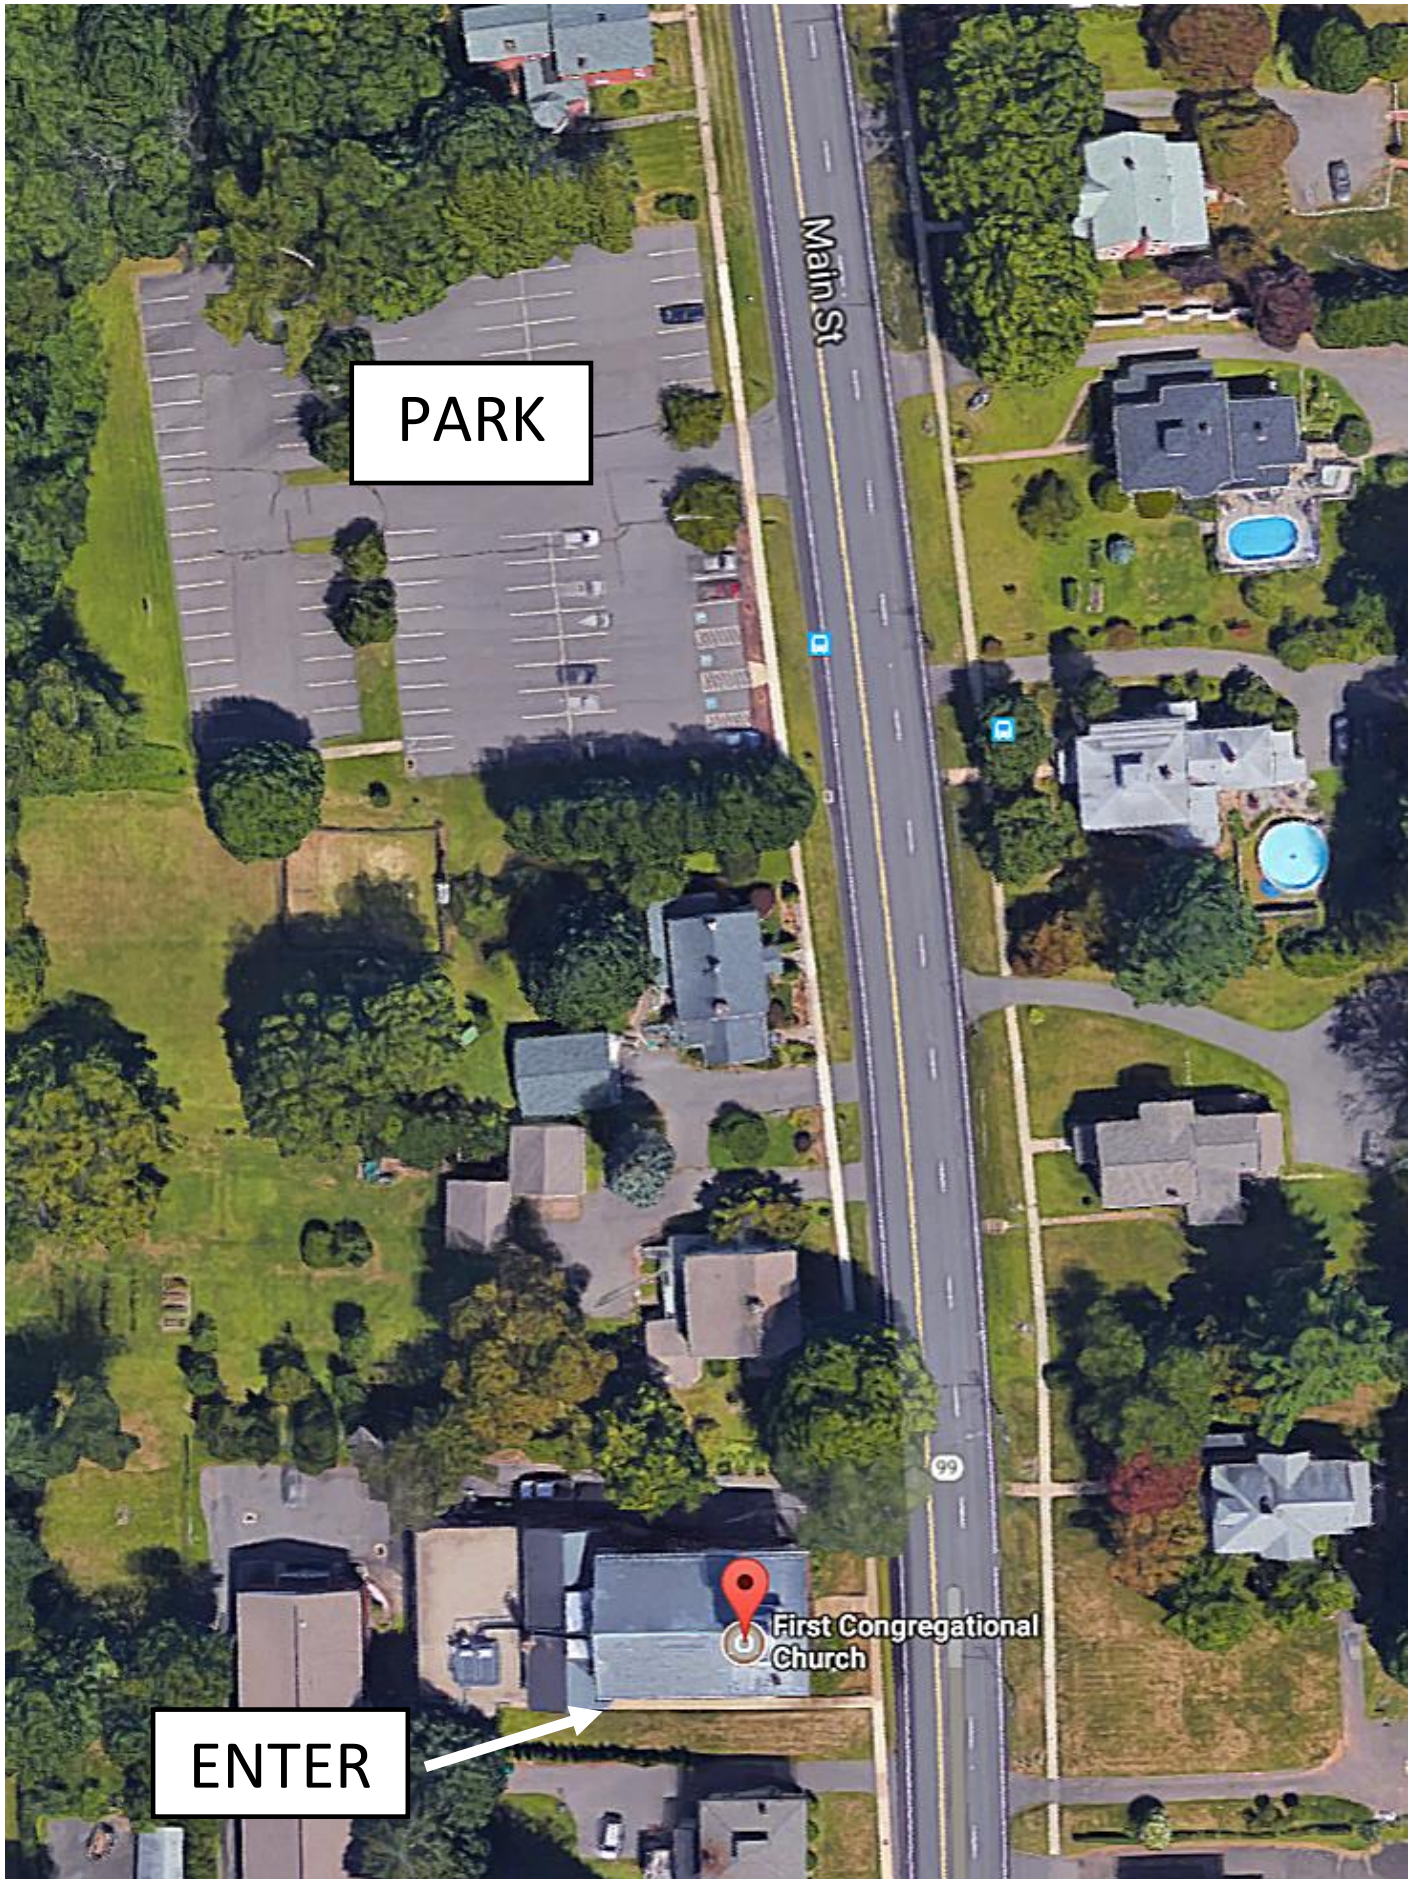

PARK

Main St

First Congregational Church

ENTER